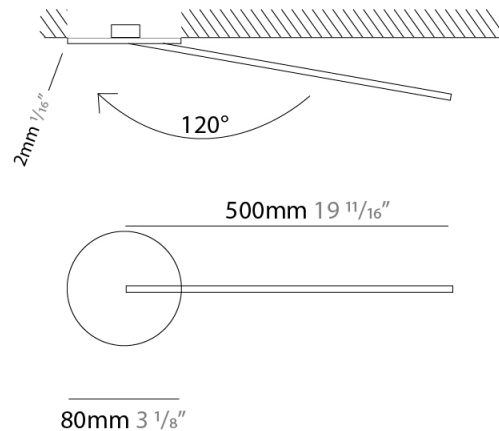

PROJECT
TYPE
SPECIFIER
QUANTITY
DATE

SPILLO 1 ROD RECESSED

D46023- -

base number   Color   Finish
Temperature   Options

1. To build a product code in our configurator select the specify button on the base model # product page
2. To build a manual product code on this datasheet choose from the options listed below in blue font and add the suffix to the base model #

GENERAL

Series: Spillo
Subseries: Spillo 1 Rod
Brand: Icone
Division: Design
Mounting Type: Recessed
Mounting Location: Wall
Subcategory: Ambient

PHYSICAL

Shape: Rectangle
Width (mm): 50
Width (in): 1 15/16
Height (mm): 500
Height (in): 19 11/16
Light Distribution: Adjustable
Fixture Finish: WHI / BLK / CHR / BGD
Fixture Material: Brass

ELECTRICAL

Lamp Type: LED
Total Output Wattage (W): 6.6
Dimming: 0-10V Dimming
Driver Included: No
Driver Location: Remote
Driver Type: Constant Voltage - 120Vac
Driver Class: Class 2
Input Voltage (V): 120
Output Voltage (V): 12
Upon Request: (Not included, see components) 0-10Vdc dimming / 277Vac

LED

Color Temperature (°K): 2700 / 3000
Nominal Lumen (lm): 550
CRI: >90 CRI
Lamp Life (hrs): 50000

OPTICAL

Adjustability: Tilt 120°

RATINGS AND CERTIFICATIONS

Certified By: Certified for North American Standards
IP rating: IP20