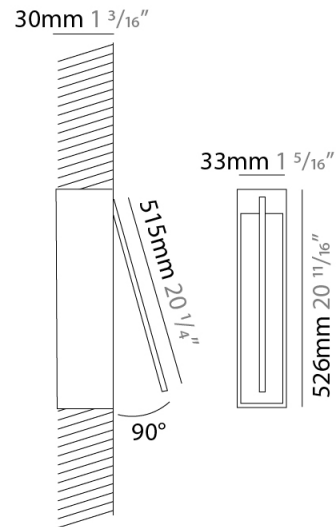

SPILLO 1 ROD RECESSED

D46007- -

base number   Color   Finish
Temperature   Options

1. To build a product code in our configurator select the specify button on the base model # product page
2. To build a manual product code on this datasheet choose from the options listed below in blue font and add the suffix to the base model #

GENERAL

Series: Spillo
Subseries: Spillo 1 Rod
Brand: Icone
Division: Design
Mounting Type: Recessed
Mounting Location: Wall
Subcategory: Ambient

PHYSICAL

Shape: Rectangle
Width (mm): 33
Width (in): 1 ⁵/₁₆
Height (mm): 526
Height (in): 20 ¹¹/₁₆
Min. Recessing Depth (mm): 30
Min. Recessing Depth (in): 1 ³/₁₆
Light Distribution: Adjustable
Fixture Finish: WHI / BLK / CHR / BGD
Fixture Material: Brass

ELECTRICAL

Lamp Type: LED
Total Output Wattage (W): 6.6
Dimming: 0-10V Dimming
Driver Included: No
Driver Location: Remote
Driver Type: Constant Voltage - 120 / 277Vac
Driver Class: Class 2
Input Voltage (V): 120 - 277
Output Voltage (V): 12
Upon Request: (Not included, see components) 0-10Vdc dimming / 277Vac

LED

Color Temperature (°K): 2700 / 3000
Nominal Lumen (lm): 550
CRI: >90 CRI
Lamp Life (hrs): 50000

OPTICAL

Adjustability: Tilt 120°

RATINGS AND CERTIFICATIONS

Certified By: Certified for North American Standards
IP rating: IP20

PROJECT
TYPE
SPECIFIER
QUANTITY
DATE